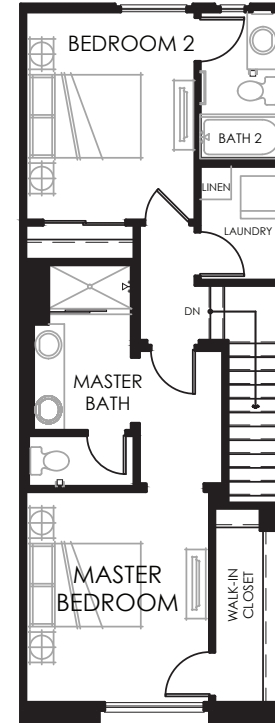

PLAN 2, The Poppy
 3 Beds, 3 Baths
 2-Car Tandem Garage
 1,404 - 1,427 Sq Ft

*Consult your Home Advisor
 for variations in this plan.*

1ST FLOOR

2ND FLOOR

3RD FLOOR